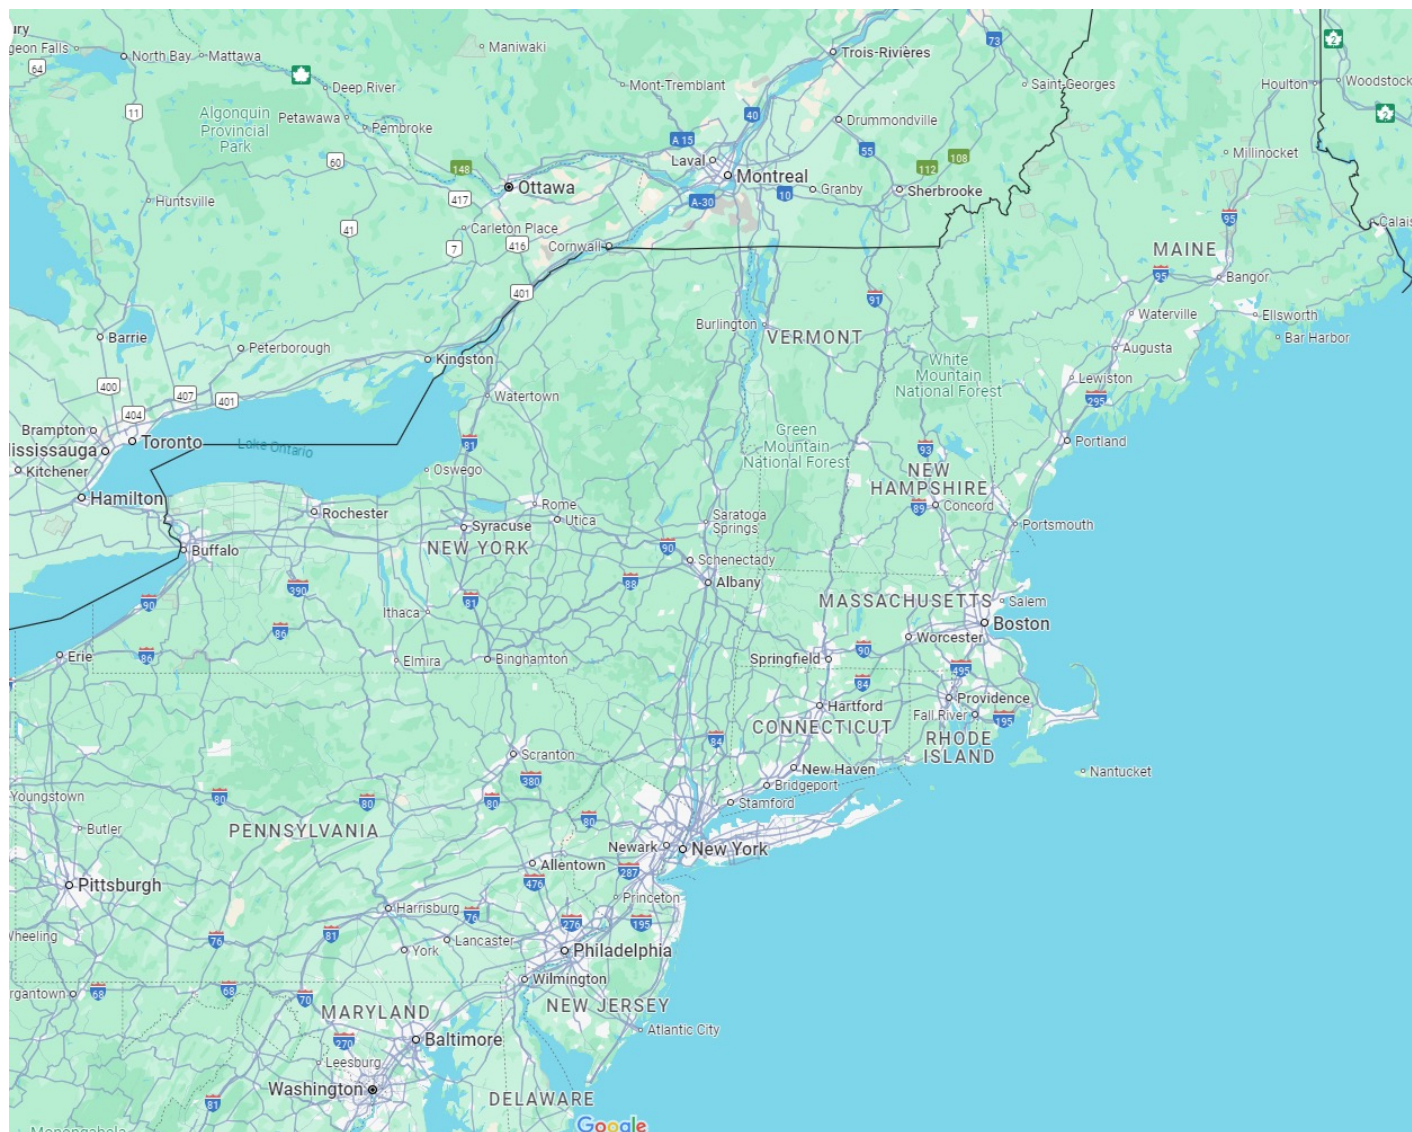

2025 NESMEA/NEAUPG ANNUAL MEETING

MEETING DETAILS

Harrisburg, Pennsylvania

Harrisburg, the state capital of Pennsylvania, sits on the Susquehanna River. The National Civil War Museum illustrates both sides of the conflict via interactive exhibits and re-enactments. Next to the imposing Capitol building, the State Museum of Pennsylvania celebrates the area's natural, cultural and industrial heritage. East of the city, Hersheypark is a chocolate-themed park offering rides and entertainment.

NESMEA – Tuesday October 28, 2025 thru Wednesday October 29, 2025

NEAUPG – Wednesday October 29, 2025 thru Thursday October 30, 2025

TRAVEL MODES

Via Plane

- Harrisburg International Airport (MDT)
- Philadelphia International Airport (PHL)

Via Train

- Amtrak to Philadelphia
- Philadelphia to Harrisburg

Via Automobile

- SR 0081 from NY
- SR 0084 from NY/CT
- SR 0078 from NJ
- SR 0041 to
SR 0030 to
SR 0283 from DE

ACCOMODATIONS

Best Western Premier The Central Hotel and Conference Center