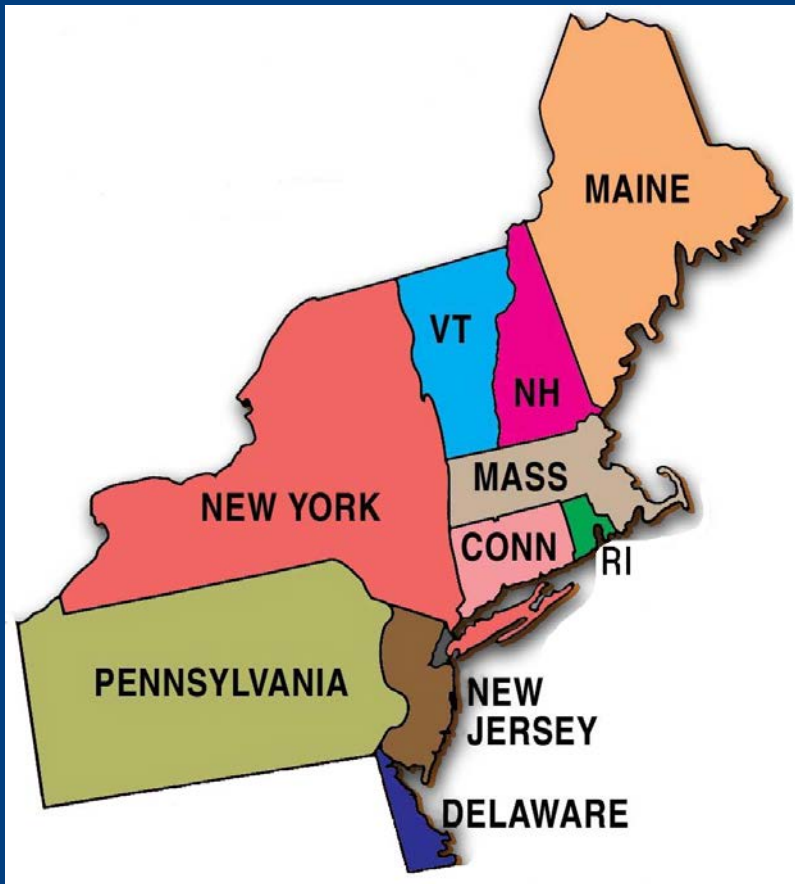

2025 NESMEA/NEAUPG ANNUAL MEETING

MEETING DETAILS

Harrisburg, Pennsylvania

Harrisburg, the state capital of Pennsylvania, sits on the Susquehanna River. The National Civil War Museum illustrates both sides of the conflict via interactive exhibits and re-enactments. Next to the imposing Capitol building, the State Museum of Pennsylvania celebrates the area's natural, cultural and industrial heritage. East of the city, Hersheypark is a chocolate-themed park offering rides and entertainment.

NESMEA – Tuesday October 28, 2025 thru Wednesday October 29, 2025

NEAUPG – Wednesday October 29, 2025 thru Thursday October 30, 2025

TRAVEL MODES

Via Plane

- Harrisburg International Airport (MDT)
- Philadelphia International Airport (PHL)

Via Train

- Amtrak to Philadelphia
- Philadelphia to Harrisburg

Via Automobile

- SR 0081 from NY
- SR 0084 from NY/CT
- SR 0078 from NJ
- SR 0041 to
SR 0030 to
SR 0283 from DE

ACCOMODATIONS

Best Western Premier The Central Hotel and Conference Center