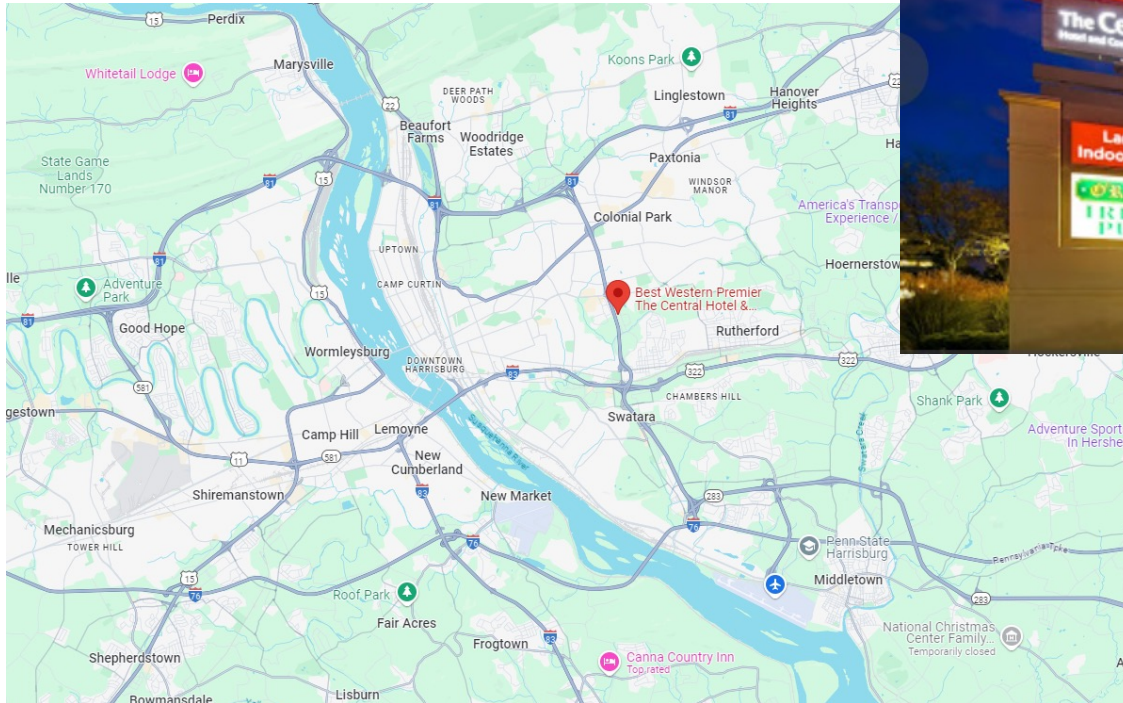

2025 NESMEA/NEAUPG ANNUAL MEETING

MEETING DETAILS

Harrisburg, Pennsylvania

Harrisburg, the state capital of Pennsylvania, sits on the Susquehanna River. The National Civil War Museum illustrates both sides of the conflict via interactive exhibits and re-enactments. Next to the imposing Capitol building, the State Museum of Pennsylvania celebrates the area's natural, cultural and industrial heritage. East of the city, Hersheypark is a chocolate-themed park offering rides and entertainment.

Via Train

- Amtrak to Philadelphia
- Philadelphia to Harrisburg

Via Automobile

- SR 0081 from NY
- SR 0084 from NY/CT
- SR 0078 from NJ
- SR 0041 to
SR 0030 to
SR 0283 from DE

ACCOMODATIONS

Best Western Premier The Central Hotel and Conference Center

800 East Park Drive, Harrisburg, PA

(717) 561-2800

https://www.bestwestern.com/en_US/book/hotel-rooms.39125.html?groupId=8V5GY4M5

LOCAL ATTRACTIONS

- **Pennsylvania State Capitol**
<http://www.pacapitol.com/plan-a-visit/tours.cfm>
- **Pennsylvania State Museum**
<https://statemuseumpa.org/>
- **Pennsylvania National Fire Museum**
<https://pnfm.org/>
- **National Civil War Museum**
<https://www.nationalcivilwarmuseum.org>
- **Whitaker Center for Science & the Arts**
<https://www.whitakercenter.org/>
- **John Harris – Simon Cameron Mansion**
<https://dauphincountyhistory.org/museum/>
- **Appalachian Brewing Company**
<https://abcbrew.com/harrisburg>
- **Hershey Park**
<https://www.hersheypark.com>
- **Hershey's Chocolate World**
<https://www.chocolateworld.com/>
- **Hershey Gardens**
<https://www.hersheygardens.org/>
- **Antique Automobile Club of America Museum**
<https://www.aacamuseum.org/>
- **Troegs Independent Brewing**
<https://troegs.com/>
- **Hollywood Casino at Penn National Race Course**
<https://www.hollywoodpnrc.com/>